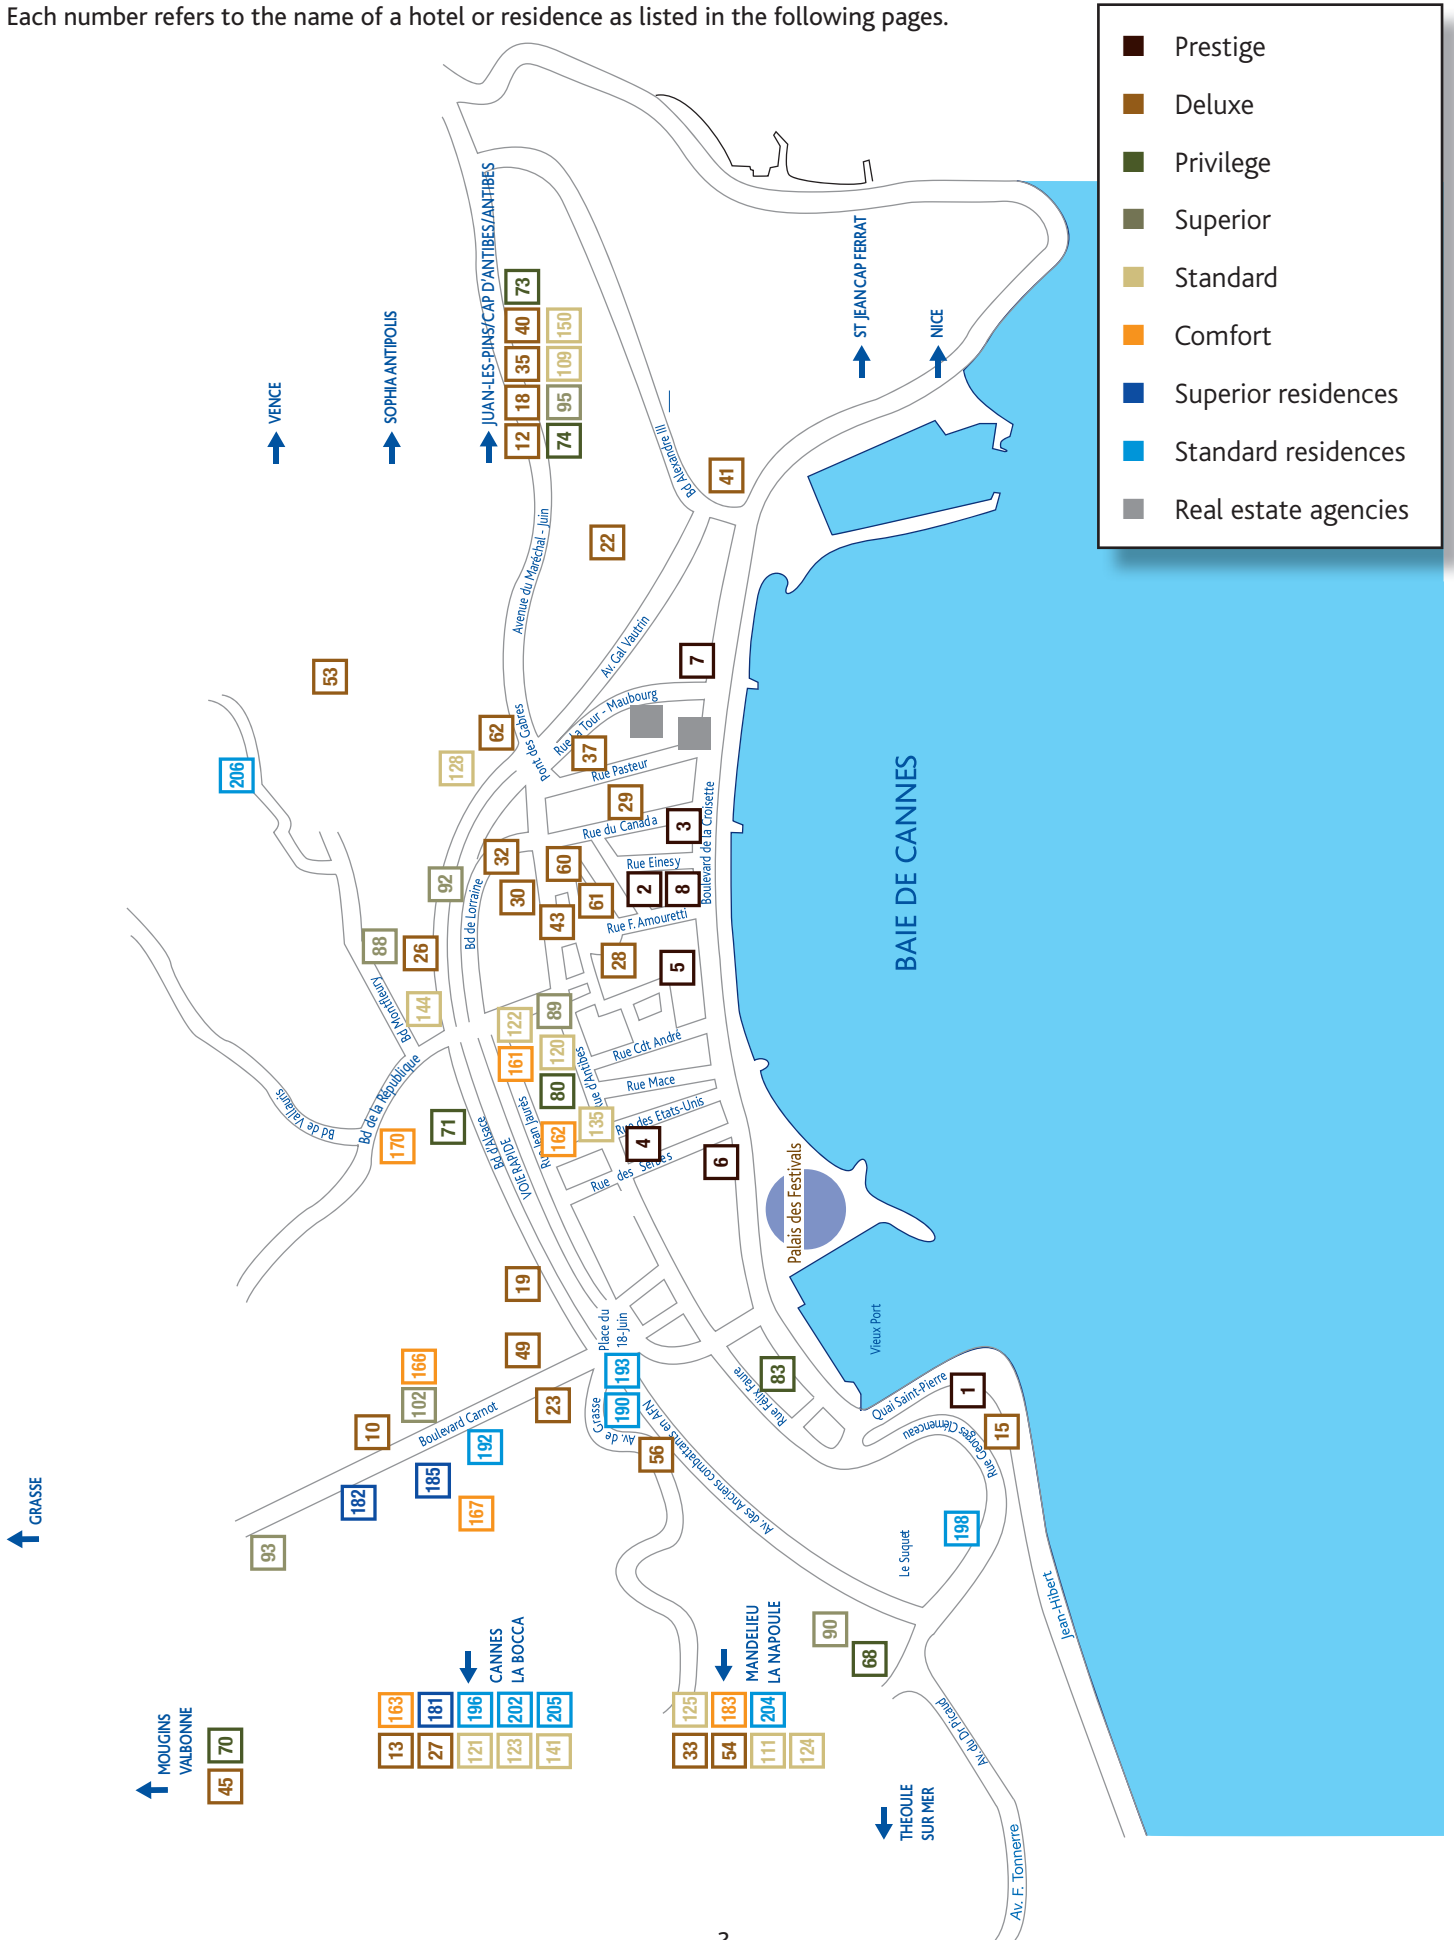

## Location of accommodation in and around Cannes

Each number refers to the name of a hotel or residence as listed in the following pages.

Nightly rates indicated below refer to standard rooms rates.  
They are given for information purpose only, and are subject to availability.